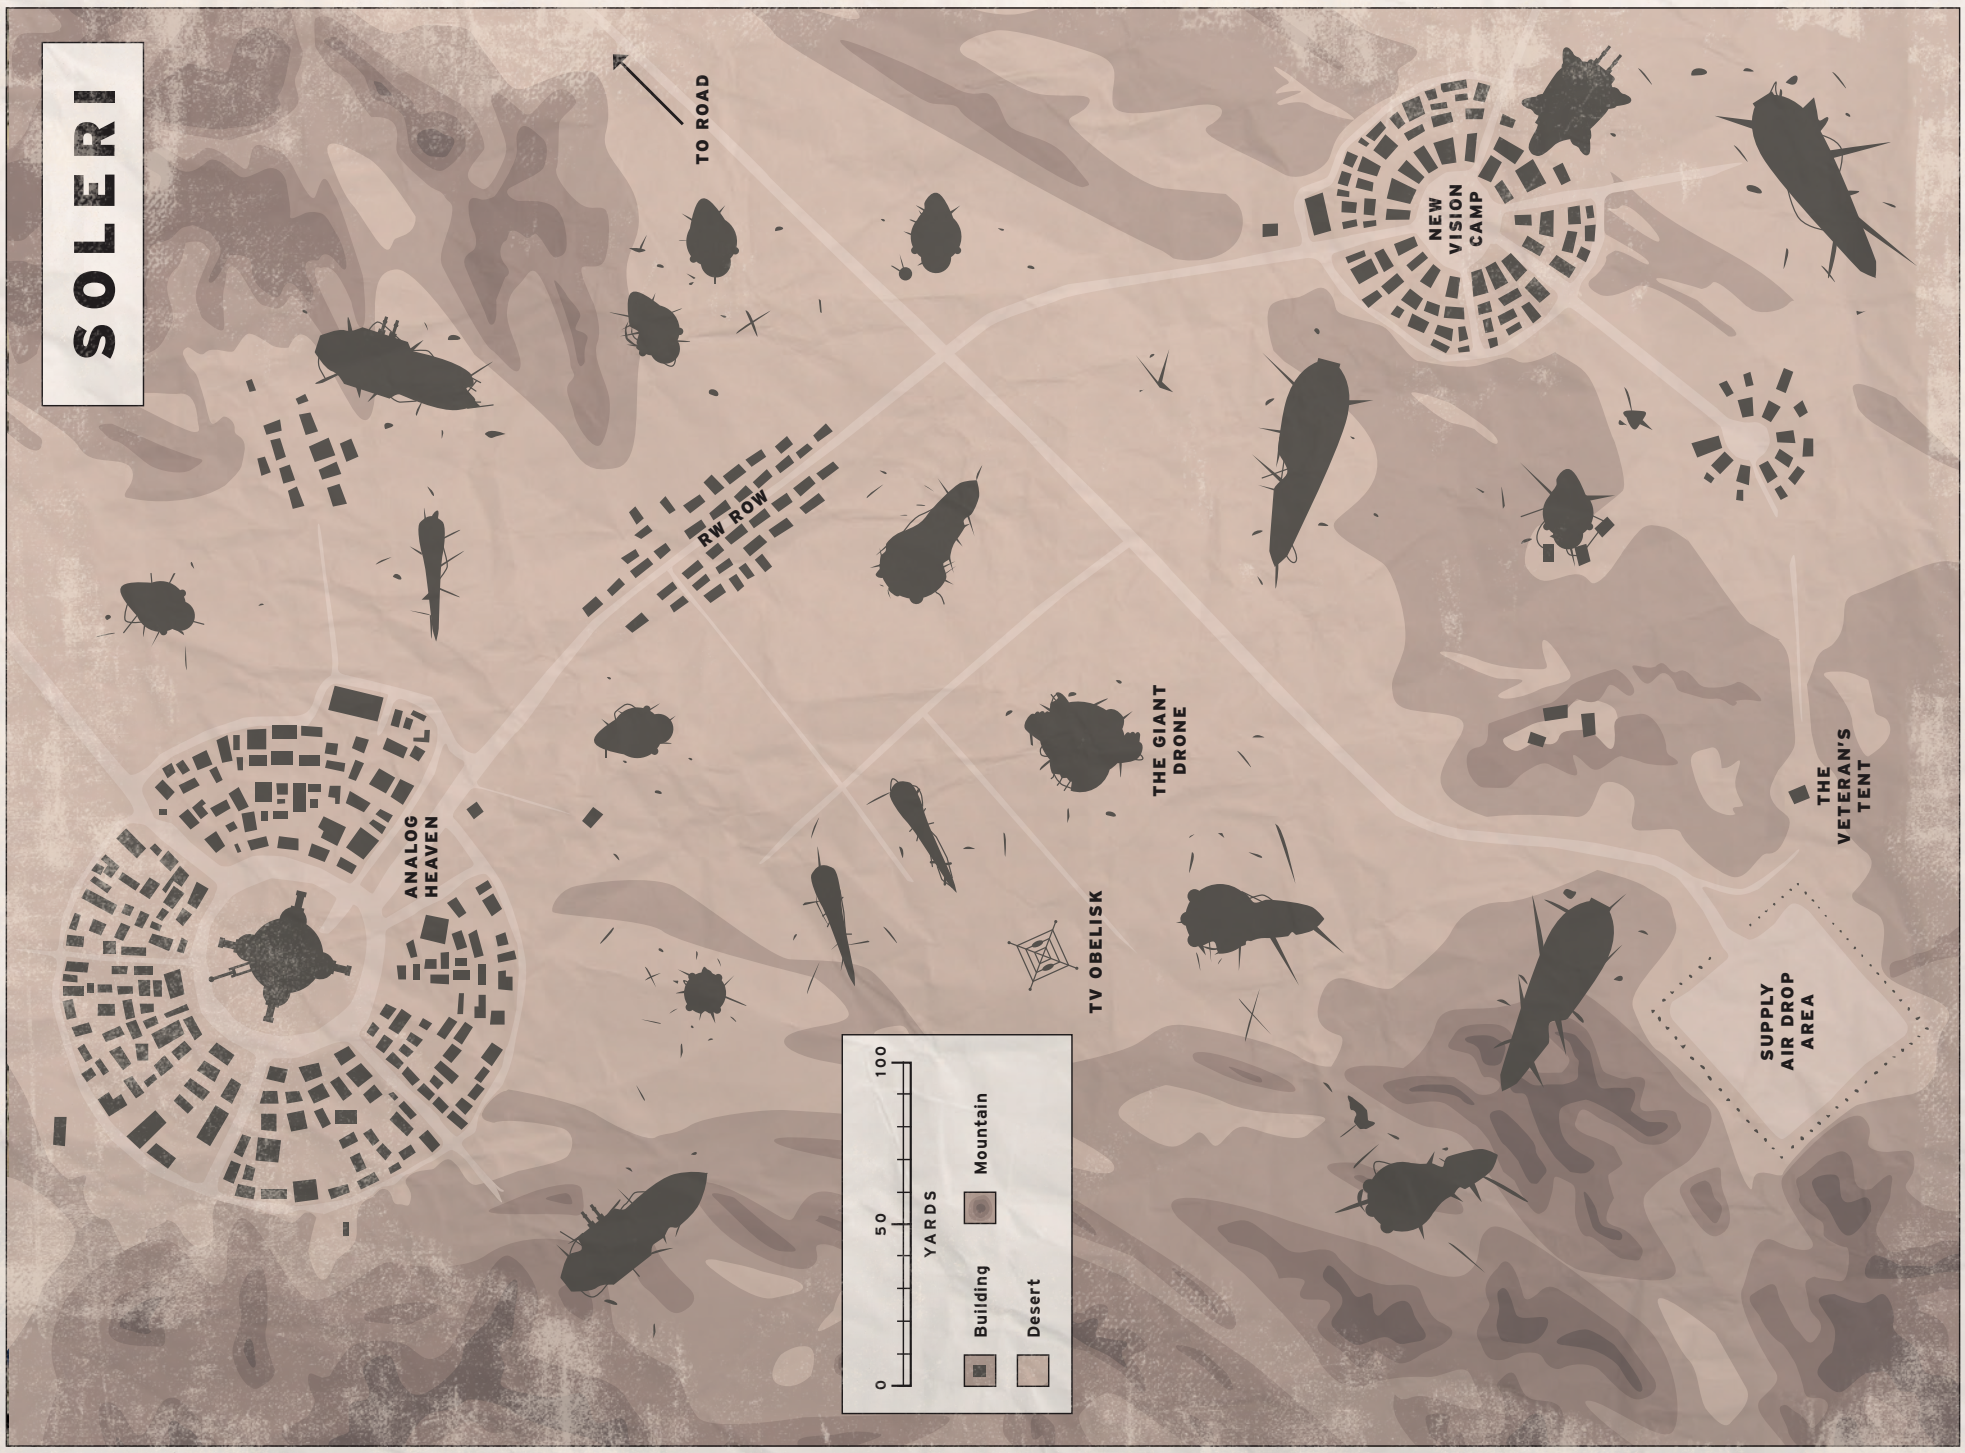

395

395

Owen River

Owen River

Owen River

NEUROSPHERE

OWEN OIL

THE GOLDEN SUN DINER

POTS AND PERFUME

MANSION

LIBERTY CHURCH

LORRY'S

MUSEUM

VIOLETTA'S

EAGLE HILL

HOT SPRINGS

AMADOR INN

HERTAM STREET

LIBERTY ROAD

LIBERTY CREEK

SOLERI

TO ROAD

NEW
VISION
CAMP

RW ROW

ANALOG
HEAVEN

THE GIANT
DRONE

TV OBELISK

THE
VETERAN'S
TENT

SUPPLY
AIR DROP
AREA

0 50 100
YARDS

	Building
	Mountain
	Desert