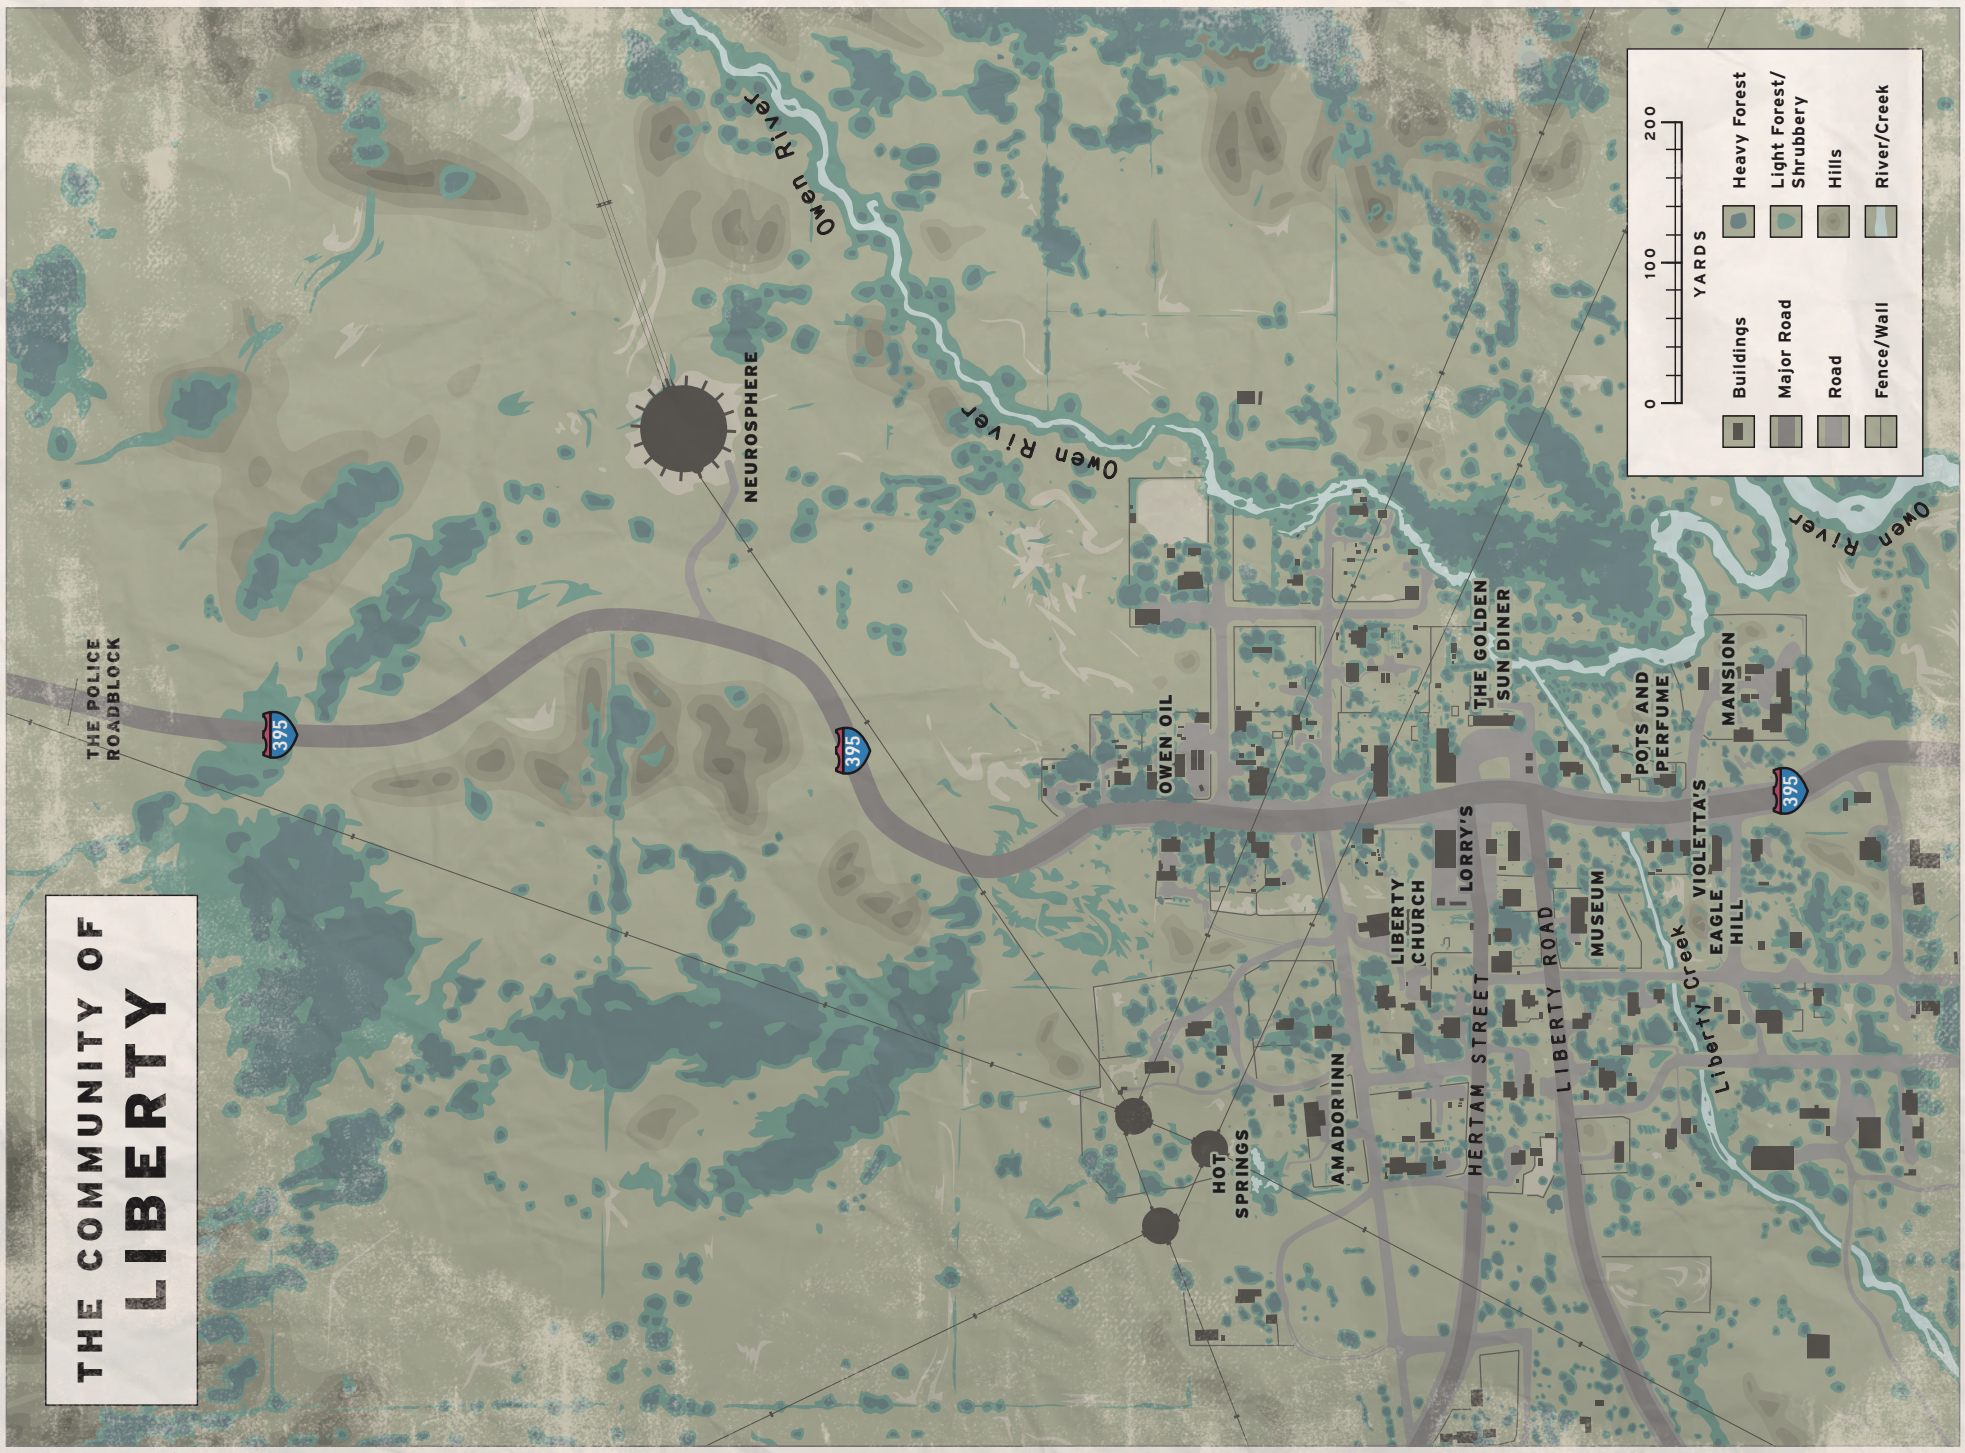

THE COMMUNITY OF LIBERTY

YARDS

0 100 200

THE POLICE ROADBLOCK

395

395

395

Owen River

Owen River

Owen River

NEUROSPHERE

OWEN OIL

THE GOLDEN SUN DINER

POTS AND PERFUME

MANSION

LIBERTY CHURCH

LORRY'S

MUSEUM

VIOLETTA'S

EAGLE HILL

HOT SPRINGS

AMADOR INN

HERTAM STREET

LIBERTY ROAD

LIBERTY CREEK