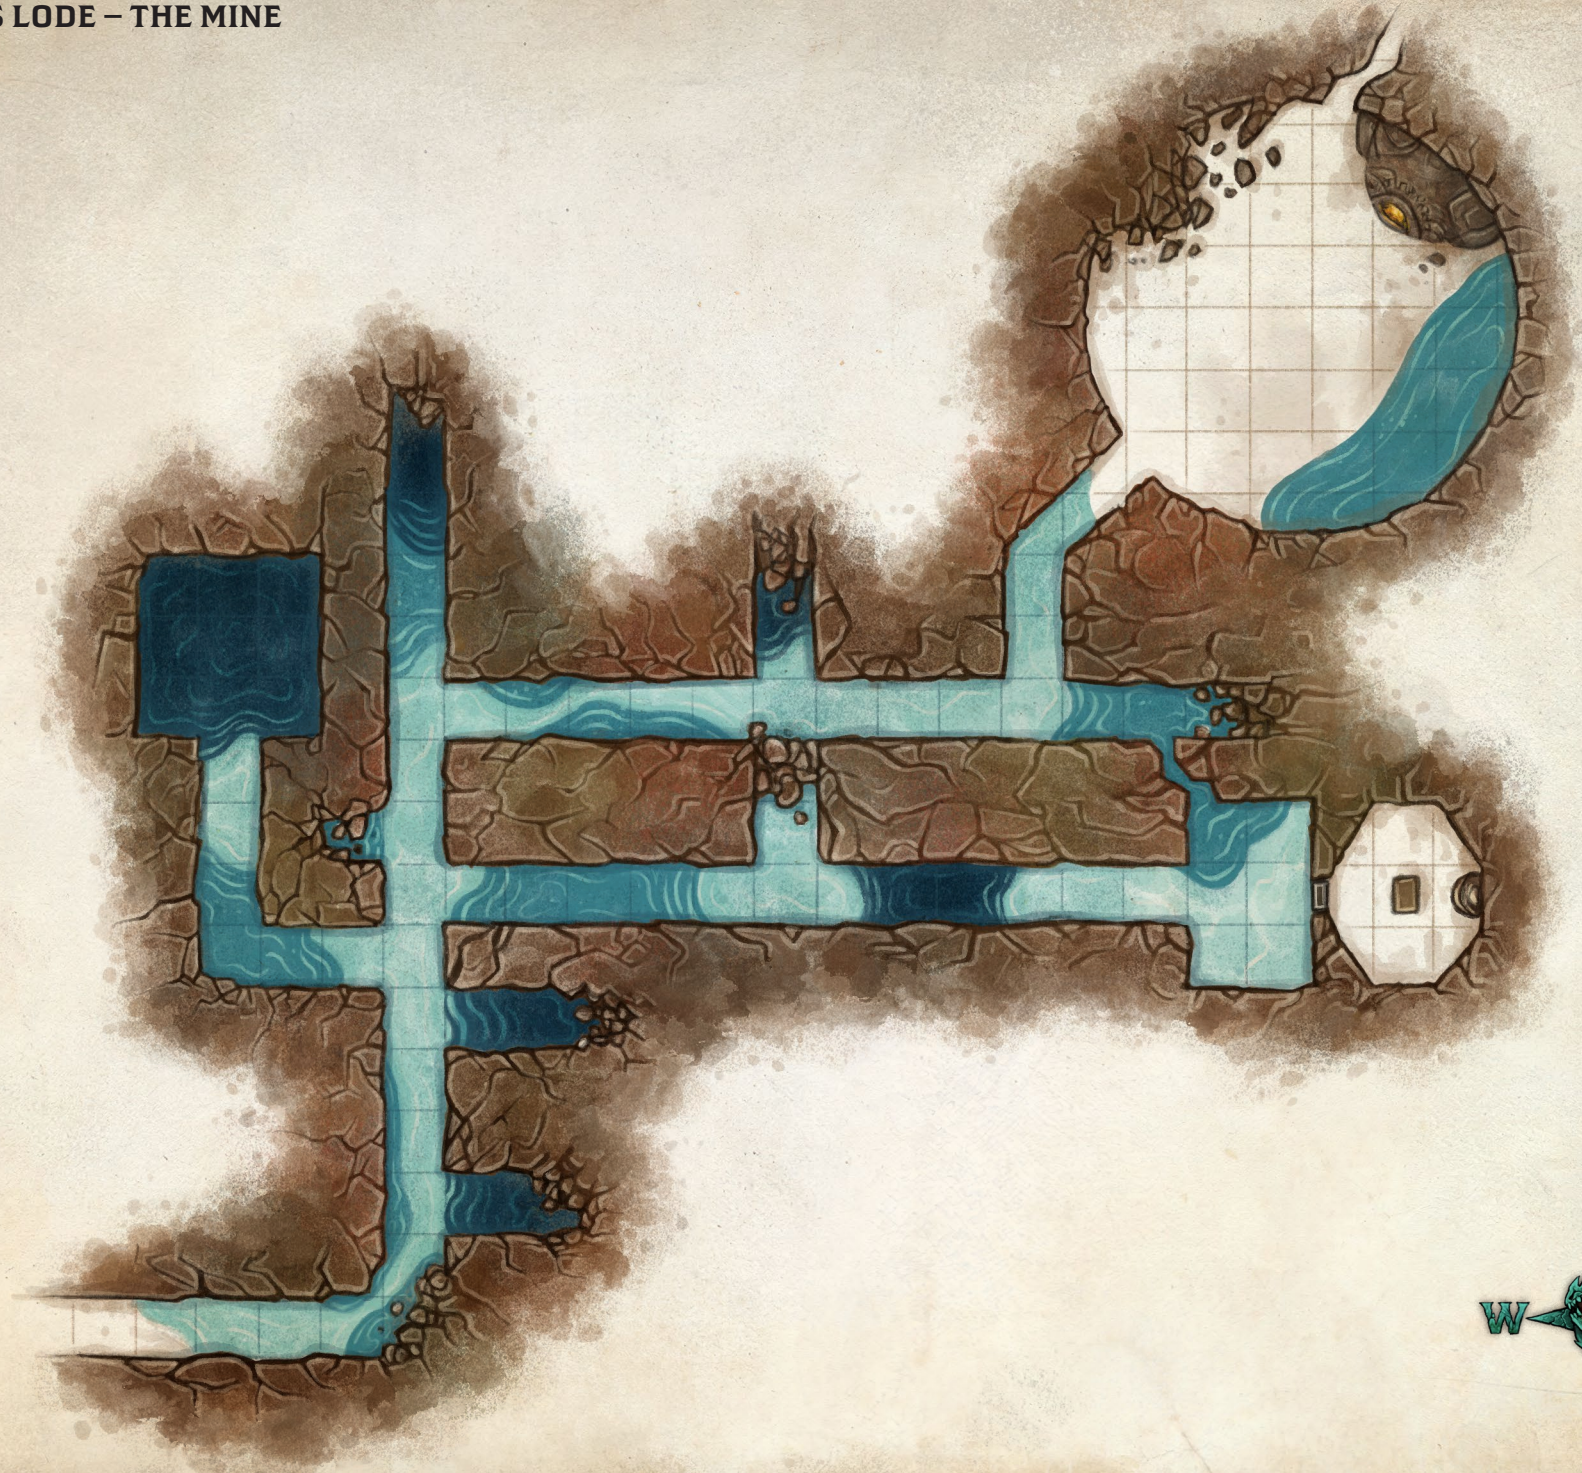

OPENING SCENE

OUTSKIRT

THE CRYPT OF UM-DURMAN

RIDDERMOUND

BOTHILD'S LODGE - THE GATE AREA

BOTHILD'S LODGE - THE MINE

TEMPLE OF THE PURPLE FLAME – THE TEMPLE

TEMPLE OF THE PURPLE FLAME – THE UNDERCROFT

TOWER OF SIGHS

ORACLE CAVE

TROLL'S SPIRE – THE TOWER

2.

4.

1.

3.

TROLL'S SPIRE – THE CRYPT

DEAD EYES CAVE

FORT MALUS

THE VILLAGE OF THE DAY BEFORE

ROAD'S END INN

THE ISLE OF MIST

THE ISLE OF MIST – THE CAVES

THE ISLE OF MIST – THE LABYRINTH