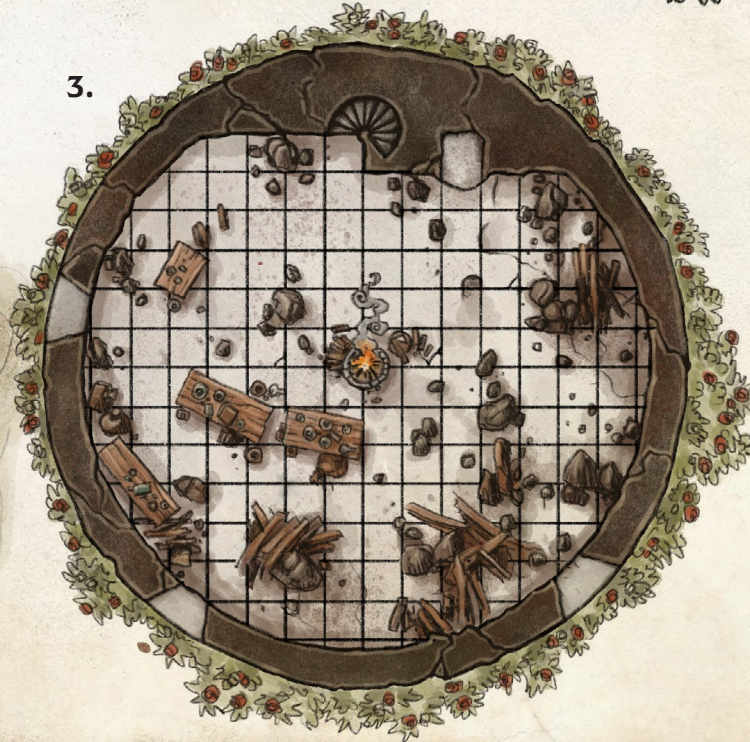

OPENING SCENE

OUTSKIRT

THE CRYPT OF UM-DURMAN

RIDDERMOUND

BOTHILD'S LODGE - THE GATE AREA

BOTHILD'S LODGE - THE MINE

TEMPLE OF THE PURPLE FLAME – THE TEMPLE

TEMPLE OF THE PURPLE FLAME – THE UNDERCROFT

TOWER OF SIGHS

ORACLE CAVE

TROLL'S SPIRE – THE TOWER

2.

4.

1.

3.

TROLL'S SPIRE – THE CRYPT

DEAD EYES CAVE

FORT MALUS

THE VILLAGE OF THE DAY BEFORE

ROAD'S END INN

THE ISLE OF MIST

THE ISLE OF MIST – THE CAVES

THE ISLE OF MIST – THE LABYRINTH