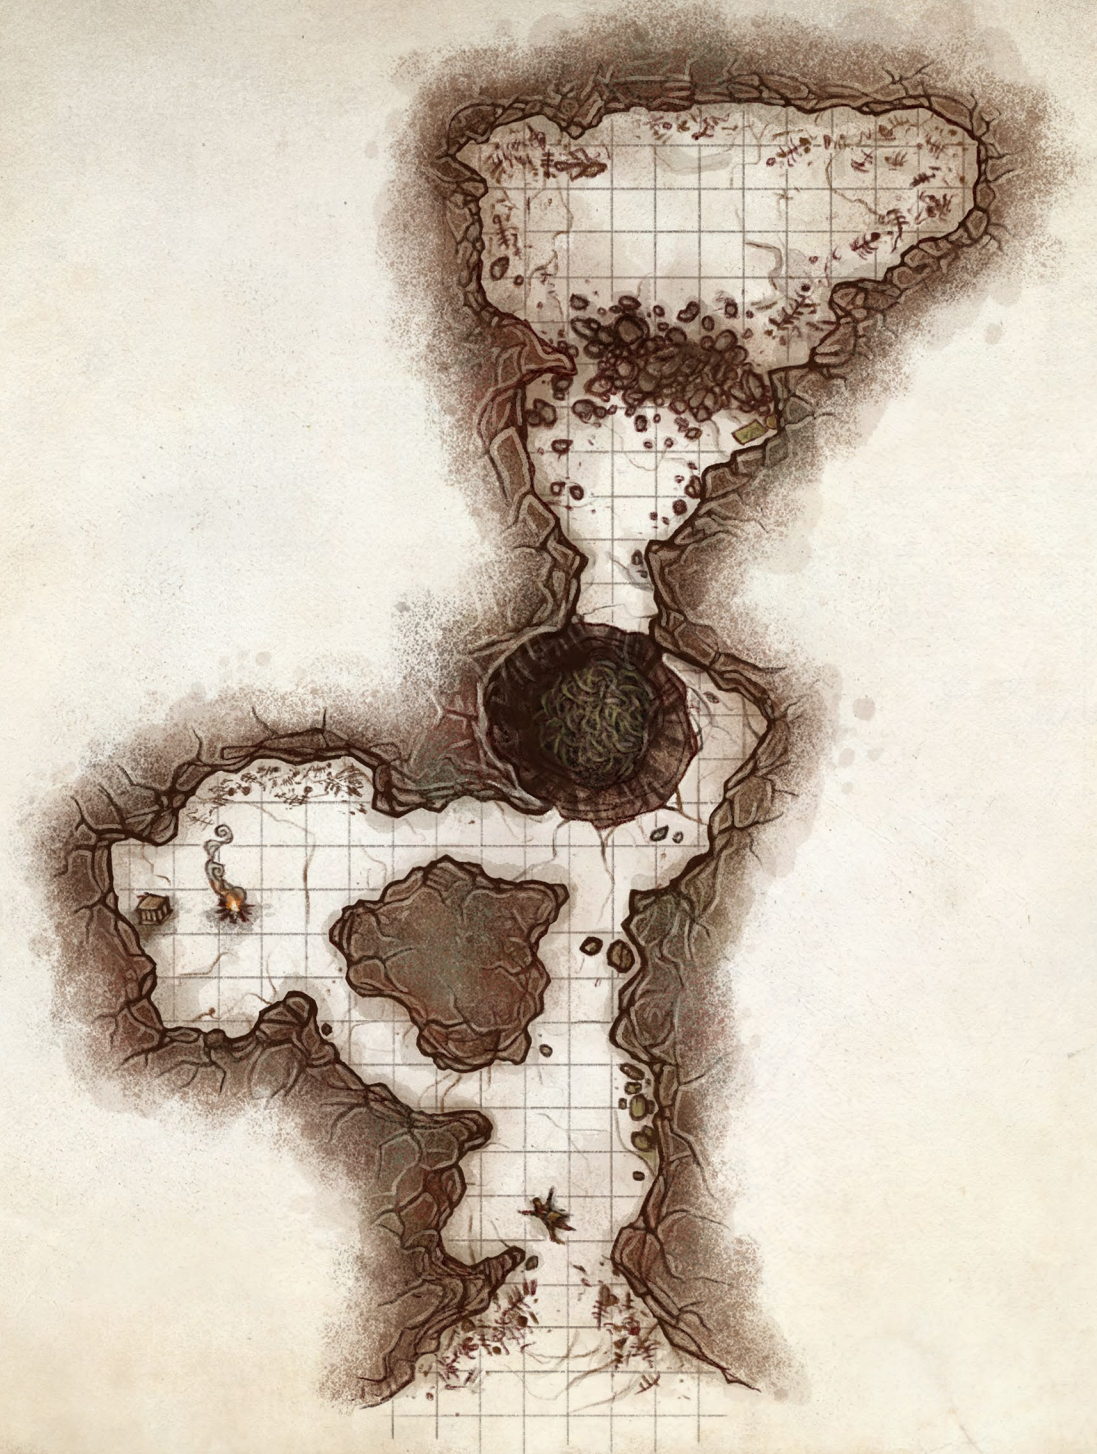

OPENING SCENE

OUTSKIRT

THE CRYPT OF UM-DURMAN

RIDDERMOUND

BOTHILD'S LODGE - THE GATE AREA

BOTHILD'S LODGE - THE MINE

TEMPLE OF THE PURPLE FLAME – THE TEMPLE

TEMPLE OF THE PURPLE FLAME – THE UNDERCROFT

TOWER OF SIGHS

ORACLE CAVE

TROLL'S SPIRE – THE TOWER

2.

4.

1.

3.

TROLL'S SPIRE – THE CRYPT

DEAD EYES CAVE

FORT MALUS

THE VILLAGE OF THE DAY BEFORE

ROAD'S END INN

THE ISLE OF MIST

THE ISLE OF MIST – THE CAVES

THE ISLE OF MIST – THE LABYRINTH