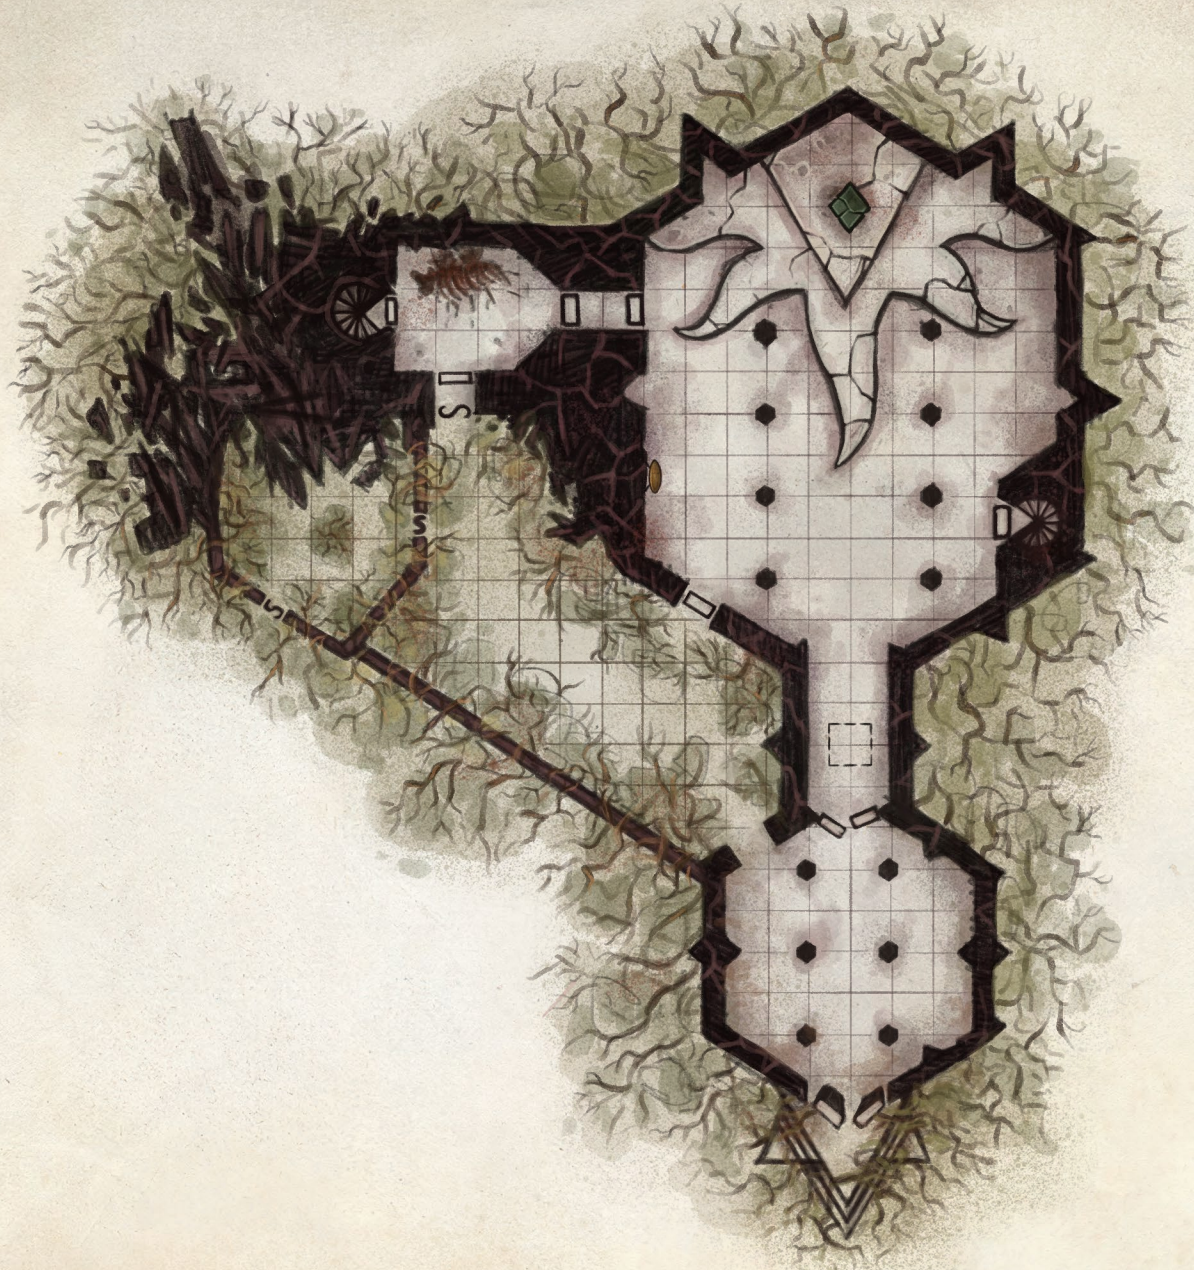

OPENING SCENE

OUTSKIRT

THE CRYPT OF UM-DURMAN

RIDDERMOUND

BOTHILD'S LODGE - THE GATE AREA

BOTHILD'S LODGE - THE MINE

TEMPLE OF THE PURPLE FLAME – THE TEMPLE

TEMPLE OF THE PURPLE FLAME – THE UNDERCROFT

TOWER OF SIGHS

ORACLE CAVE

TROLL'S SPIRE – THE TOWER

2.

4.

1.

3.

TROLL'S SPIRE – THE CRYPT

DEAD EYES CAVE

FORT MALUS

THE VILLAGE OF THE DAY BEFORE

ROAD'S END INN

THE ISLE OF MIST

THE ISLE OF MIST – THE CAVES

THE ISLE OF MIST – THE LABYRINTH