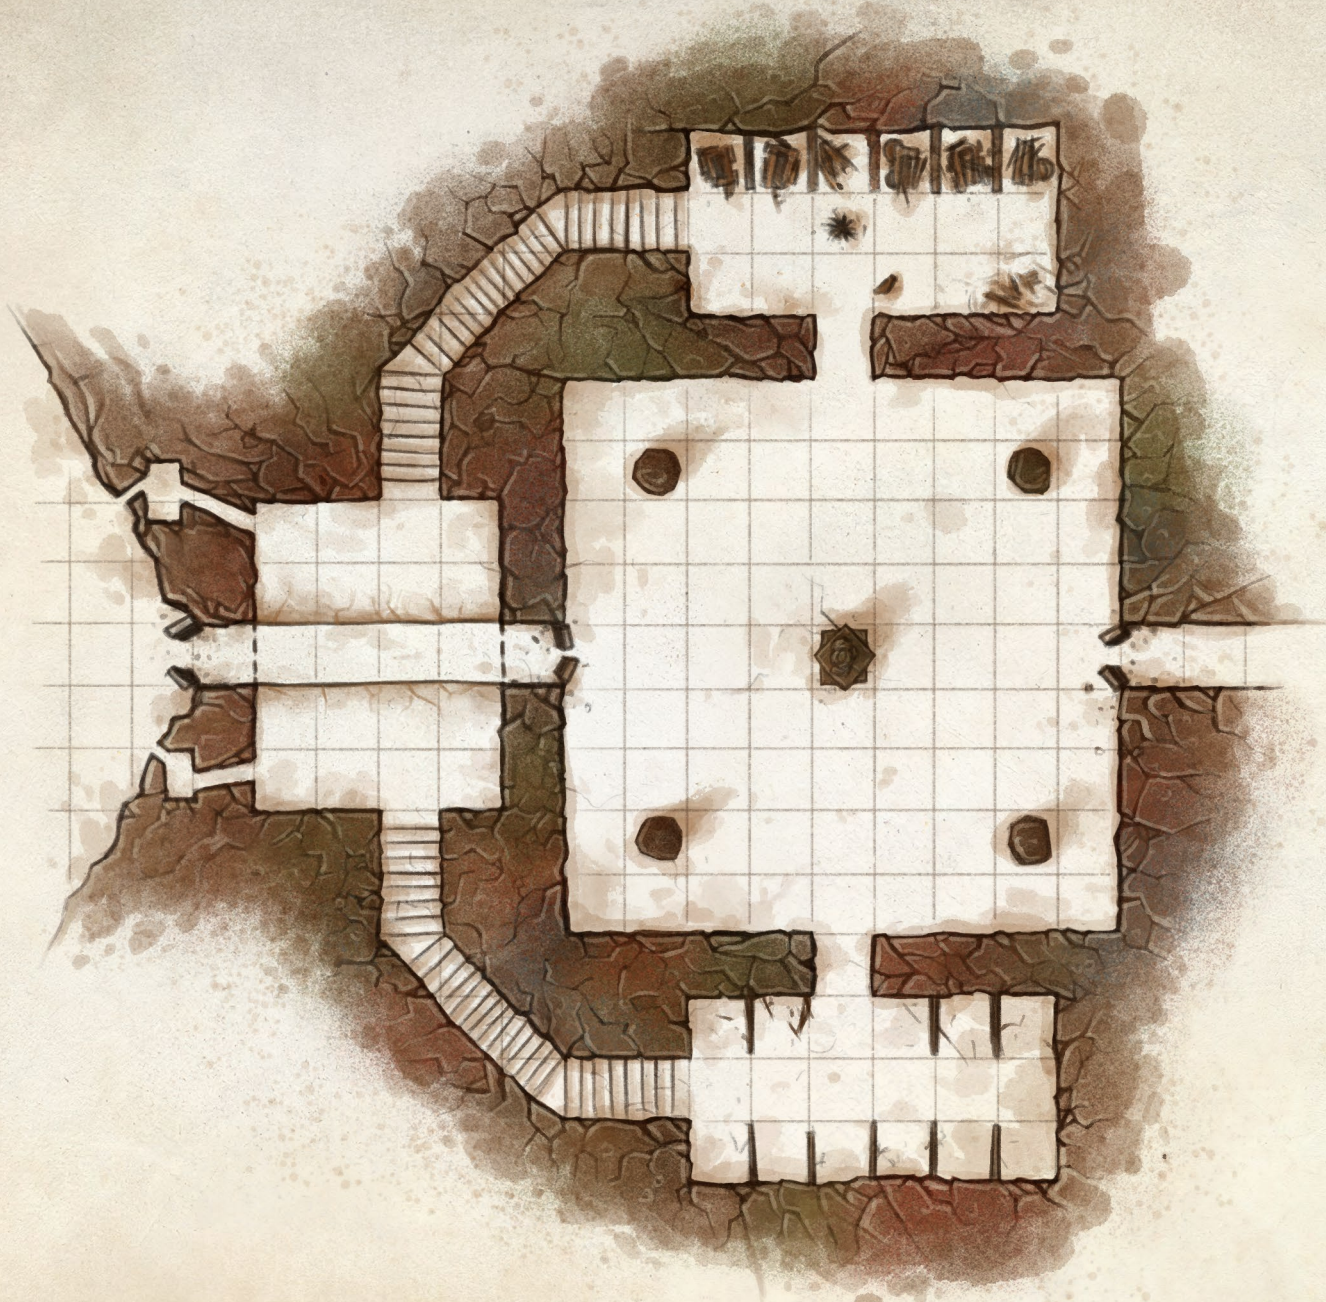

OPENING SCENE

OUTSKIRT

THE CRYPT OF UM-DURMAN

RIDDERMOUND

BOTHILD'S LODGE - THE GATE AREA

BOTHILD'S LODGE - THE MINE

TEMPLE OF THE PURPLE FLAME – THE TEMPLE

TEMPLE OF THE PURPLE FLAME – THE UNDERCROFT

TOWER OF SIGHS

ORACLE CAVE

TROLL'S SPIRE – THE TOWER

2.

4.

1.

3.

TROLL'S SPIRE – THE CRYPT

DEAD EYES CAVE

FORT MALUS

THE VILLAGE OF THE DAY BEFORE

ROAD'S END INN

THE ISLE OF MIST

THE ISLE OF MIST – THE CAVES

THE ISLE OF MIST – THE LABYRINTH