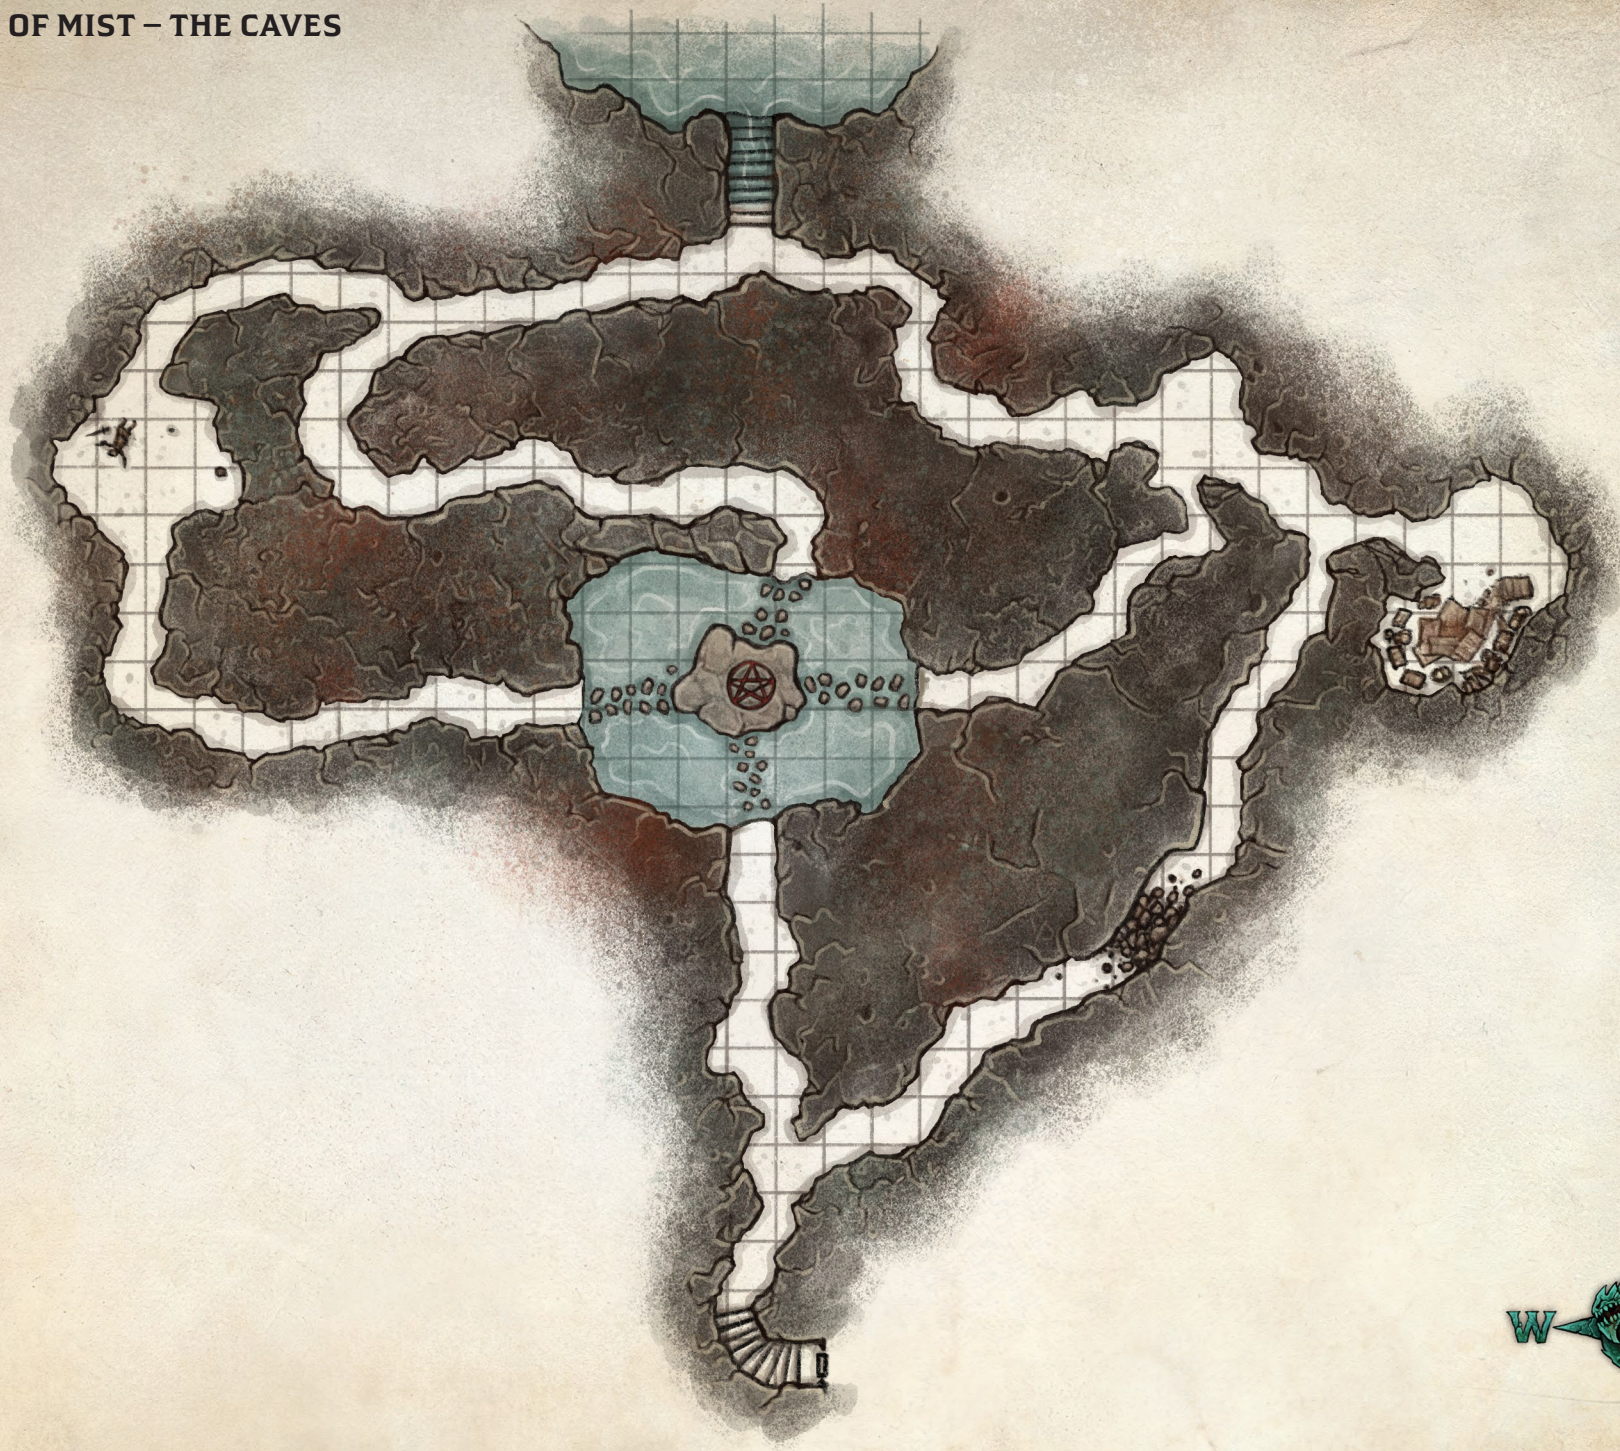

OPENING SCENE

OUTSKIRT

THE CRYPT OF UM-DURMAN

RIDDERMOUND

BOTHILD'S LODGE - THE GATE AREA

BOTHILD'S LODGE - THE MINE

TEMPLE OF THE PURPLE FLAME – THE TEMPLE

TEMPLE OF THE PURPLE FLAME – THE UNDERCROFT

TOWER OF SIGHS

ORACLE CAVE

TROLL'S SPIRE – THE TOWER

2.

4.

1.

3.

TROLL'S SPIRE – THE CRYPT

DEAD EYES CAVE

FORT MALUS

THE VILLAGE OF THE DAY BEFORE

ROAD'S END INN

THE ISLE OF MIST

THE ISLE OF MIST – THE CAVES

THE ISLE OF MIST – THE LABYRINTH