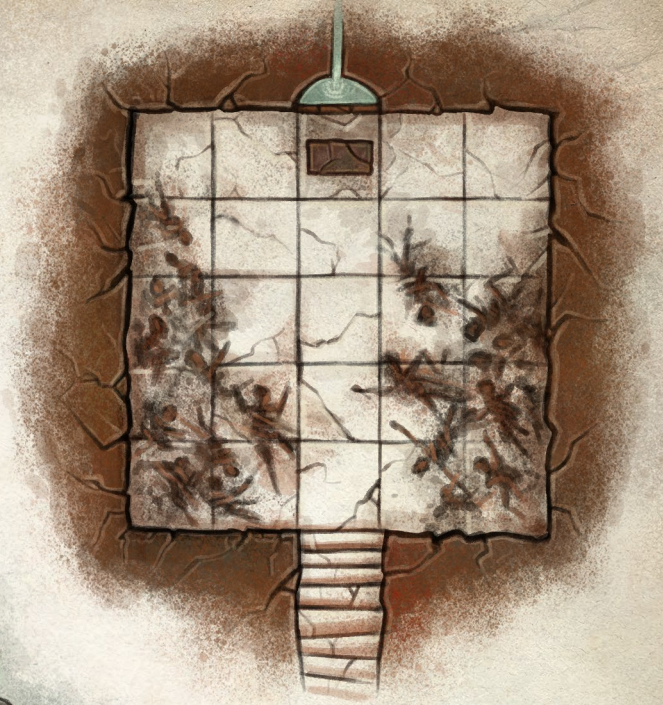

OPENING SCENE

OUTSKIRT

THE CRYPT OF UM-DURMAN

RIDDERMOUND

BOTHILD'S LODGE - THE GATE AREA

BOTHILD'S LODGE - THE MINE

TEMPLE OF THE PURPLE FLAME – THE TEMPLE

TEMPLE OF THE PURPLE FLAME – THE UNDERCROFT

TOWER OF SIGHS

ORACLE CAVE

TROLL'S SPIRE – THE TOWER

2.

4.

1.

3.

TROLL'S SPIRE – THE CRYPT

DEAD EYES CAVE

FORT MALUS

THE VILLAGE OF THE DAY BEFORE

ROAD'S END INN

THE ISLE OF MIST

THE ISLE OF MIST – THE CAVES

THE ISLE OF MIST – THE LABYRINTH