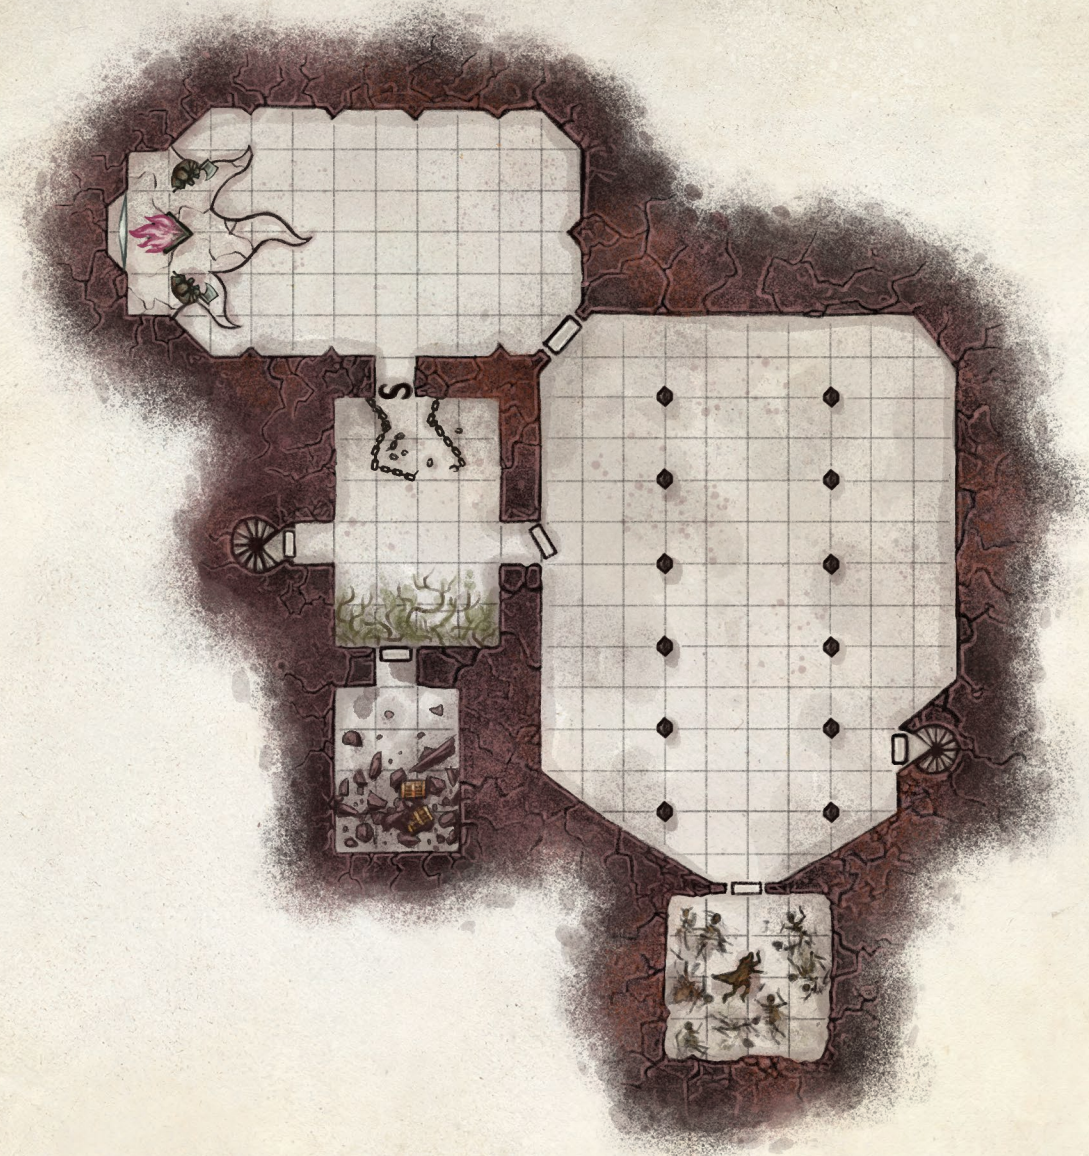

OPENING SCENE

OUTSKIRT

THE CRYPT OF UM-DURMAN

RIDDERMOUND

BOTHILD'S LODGE - THE GATE AREA

BOTHILD'S LODGE - THE MINE

TEMPLE OF THE PURPLE FLAME – THE TEMPLE

TEMPLE OF THE PURPLE FLAME – THE UNDERCROFT

TOWER OF SIGHS

ORACLE CAVE

TROLL'S SPIRE – THE TOWER

2.

4.

1.

3.

TROLL'S SPIRE – THE CRYPT

DEAD EYES CAVE

FORT MALUS

THE VILLAGE OF THE DAY BEFORE

ROAD'S END INN

THE ISLE OF MIST

THE ISLE OF MIST – THE CAVES

THE ISLE OF MIST – THE LABYRINTH