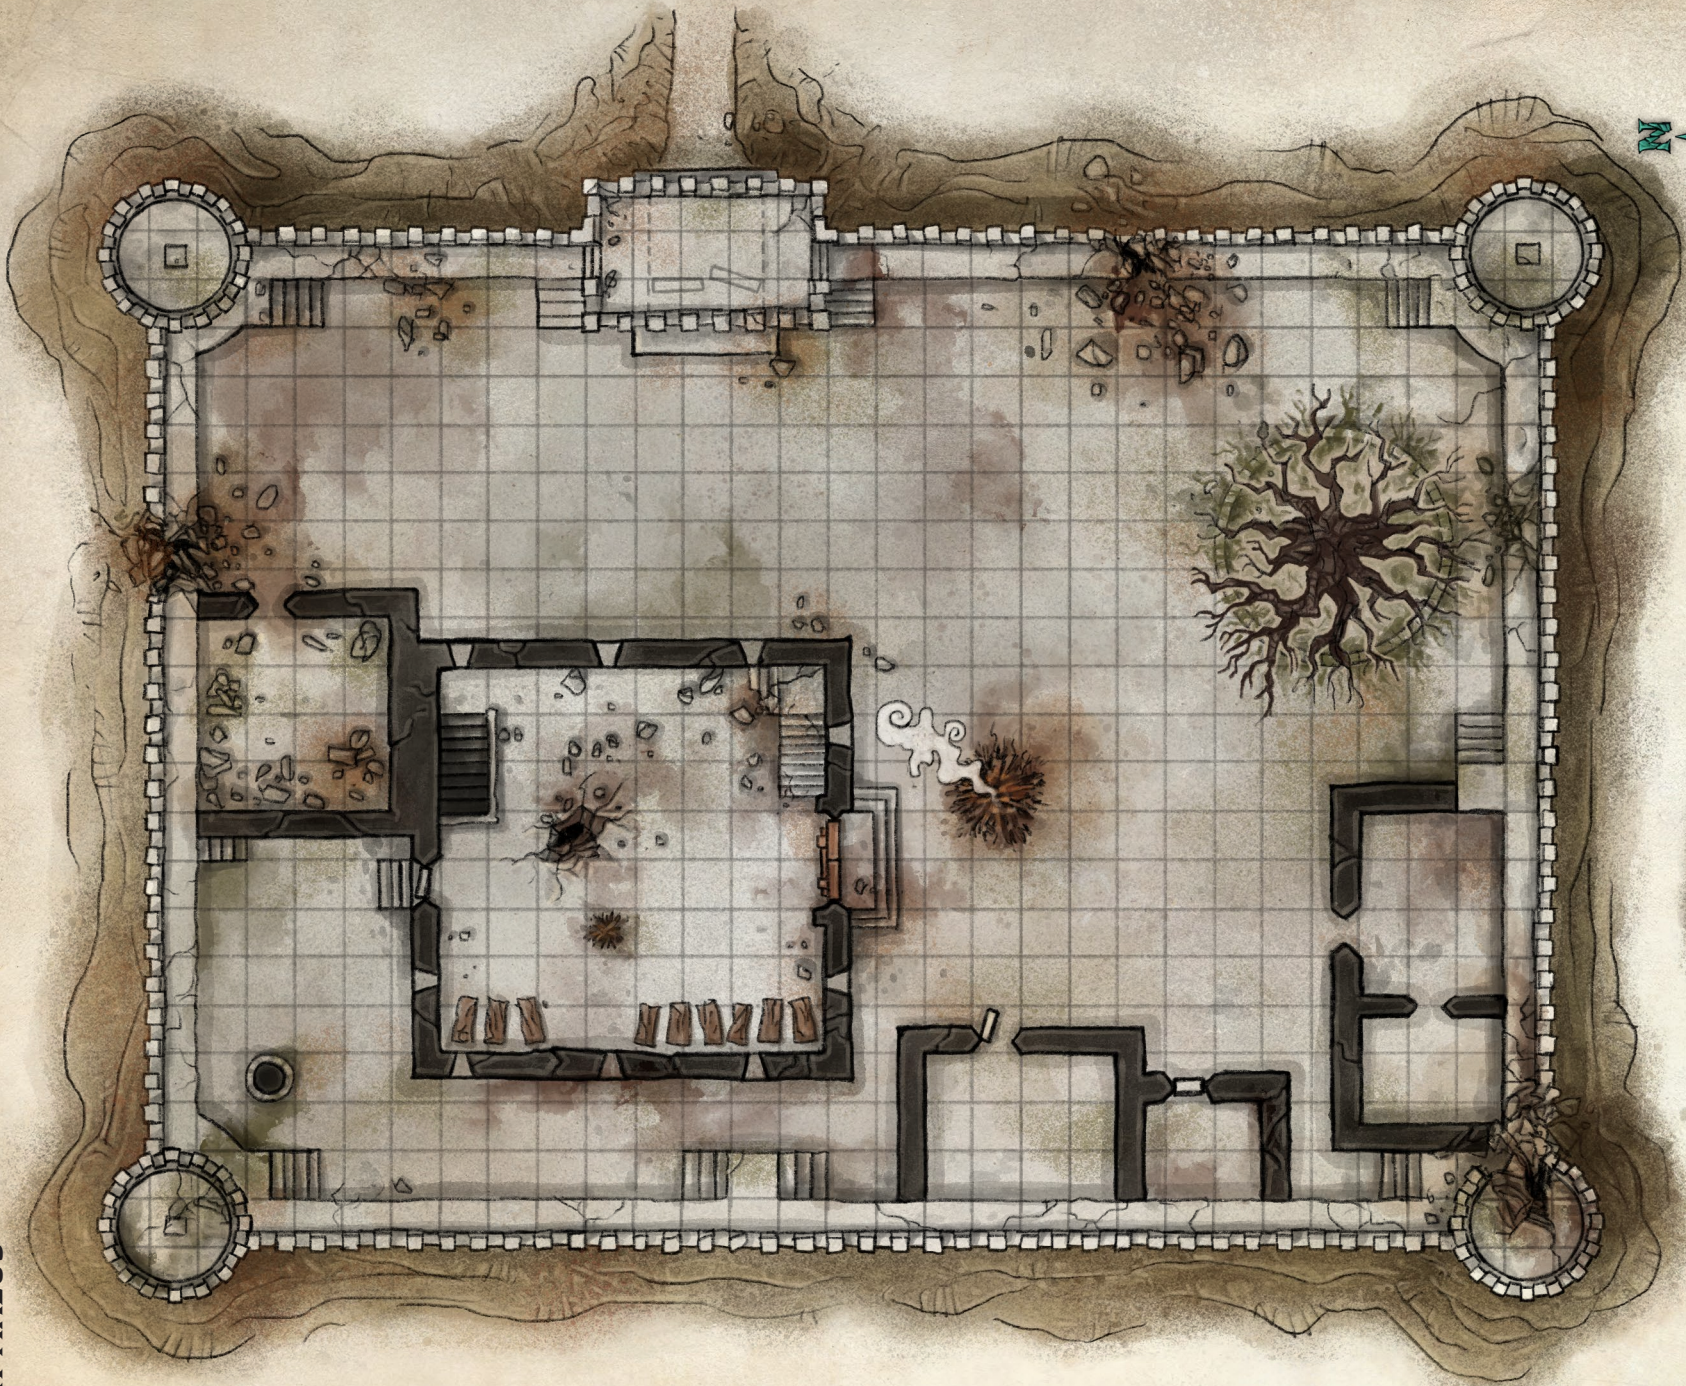

OPENING SCENE

OUTSKIRT

THE CRYPT OF UM-DURMAN

RIDDERMOUND

BOTHILD'S LODGE - THE GATE AREA

BOTHILD'S LODGE - THE MINE

TEMPLE OF THE PURPLE FLAME – THE TEMPLE

TEMPLE OF THE PURPLE FLAME – THE UNDERCROFT

TOWER OF SIGHS

ORACLE CAVE

TROLL'S SPIRE – THE TOWER

2.

4.

1.

3.

TROLL'S SPIRE – THE CRYPT

DEAD EYES CAVE

FORT MALUS

THE VILLAGE OF THE DAY BEFORE

ROAD'S END INN

THE ISLE OF MIST

THE ISLE OF MIST – THE CAVES

THE ISLE OF MIST – THE LABYRINTH