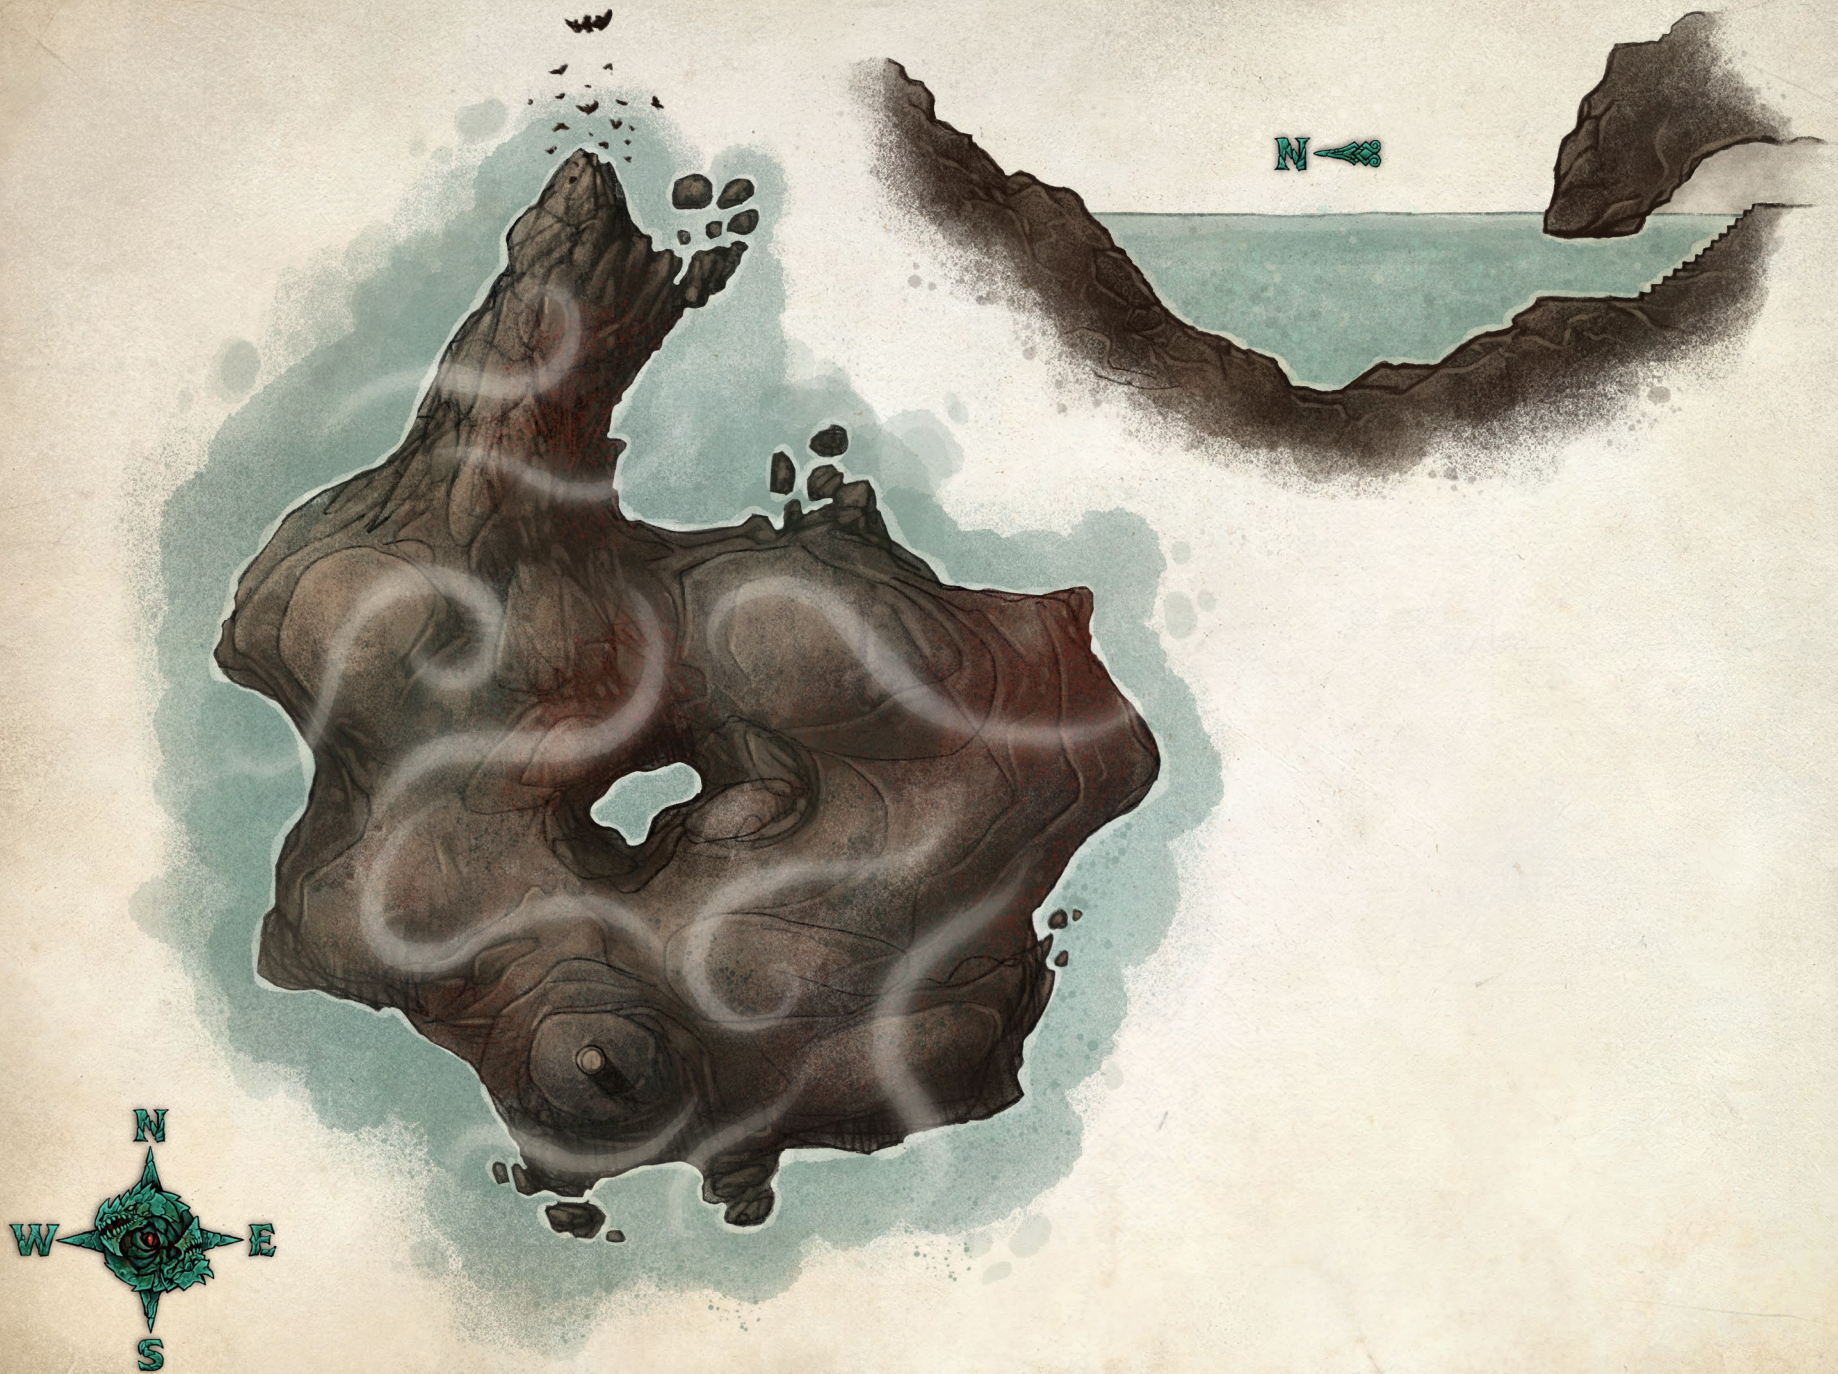

OPENING SCENE

OUTSKIRT

THE CRYPT OF UM-DURMAN

RIDDERMOUND

BOTHILD'S LODGE - THE GATE AREA

BOTHILD'S LODGE - THE MINE

TEMPLE OF THE PURPLE FLAME – THE TEMPLE

TEMPLE OF THE PURPLE FLAME – THE UNDERCROFT

TOWER OF SIGHS

ORACLE CAVE

TROLL'S SPIRE – THE TOWER

2.

4.

1.

3.

TROLL'S SPIRE – THE CRYPT

DEAD EYES CAVE

FORT MALUS

THE VILLAGE OF THE DAY BEFORE

ROAD'S END INN

THE ISLE OF MIST

THE ISLE OF MIST – THE CAVES

THE ISLE OF MIST – THE LABYRINTH