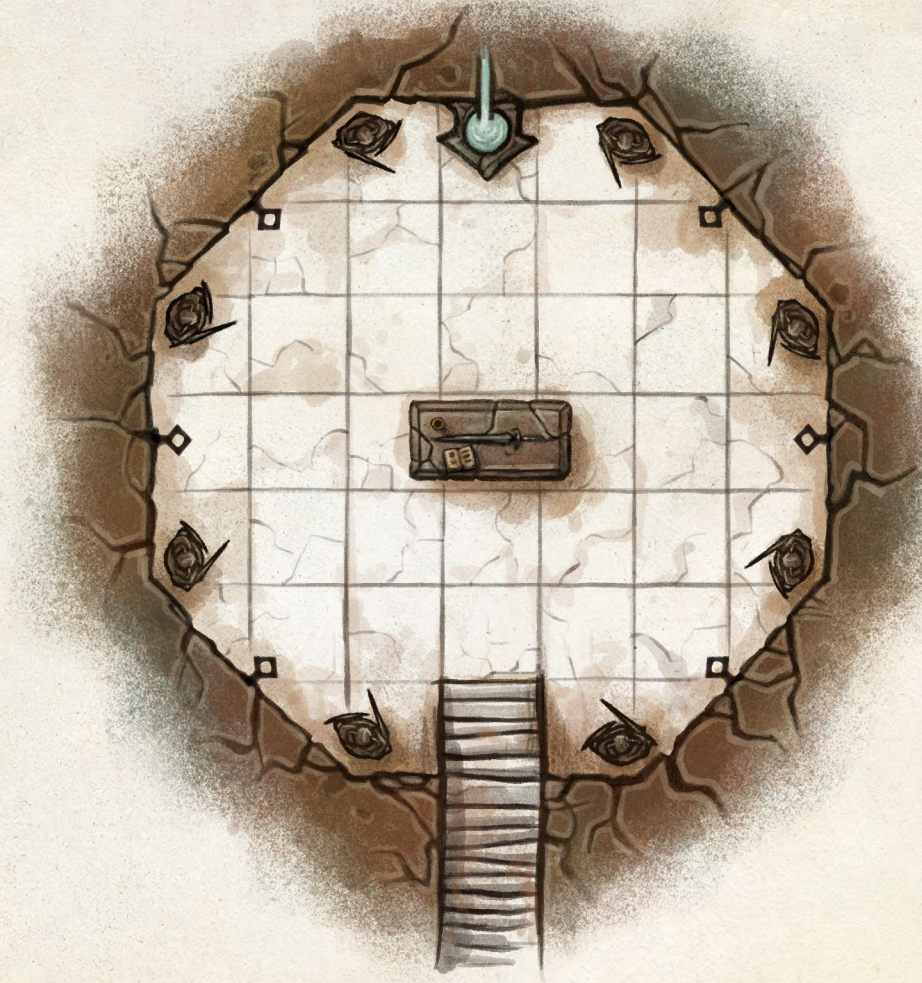

OPENING SCENE

OUTSKIRT

THE CRYPT OF UM-DURMAN

RIDDERMOUND

BOTHILD'S LODGE - THE GATE AREA

BOTHILD'S LODGE - THE MINE

TEMPLE OF THE PURPLE FLAME – THE TEMPLE

TEMPLE OF THE PURPLE FLAME – THE UNDERCROFT

TOWER OF SIGHS

ORACLE CAVE

TROLL'S SPIRE – THE TOWER

2.

4.

1.

3.

TROLL'S SPIRE – THE CRYPT

DEAD EYES CAVE

FORT MALUS

THE VILLAGE OF THE DAY BEFORE

ROAD'S END INN

THE ISLE OF MIST

THE ISLE OF MIST – THE CAVES

THE ISLE OF MIST – THE LABYRINTH