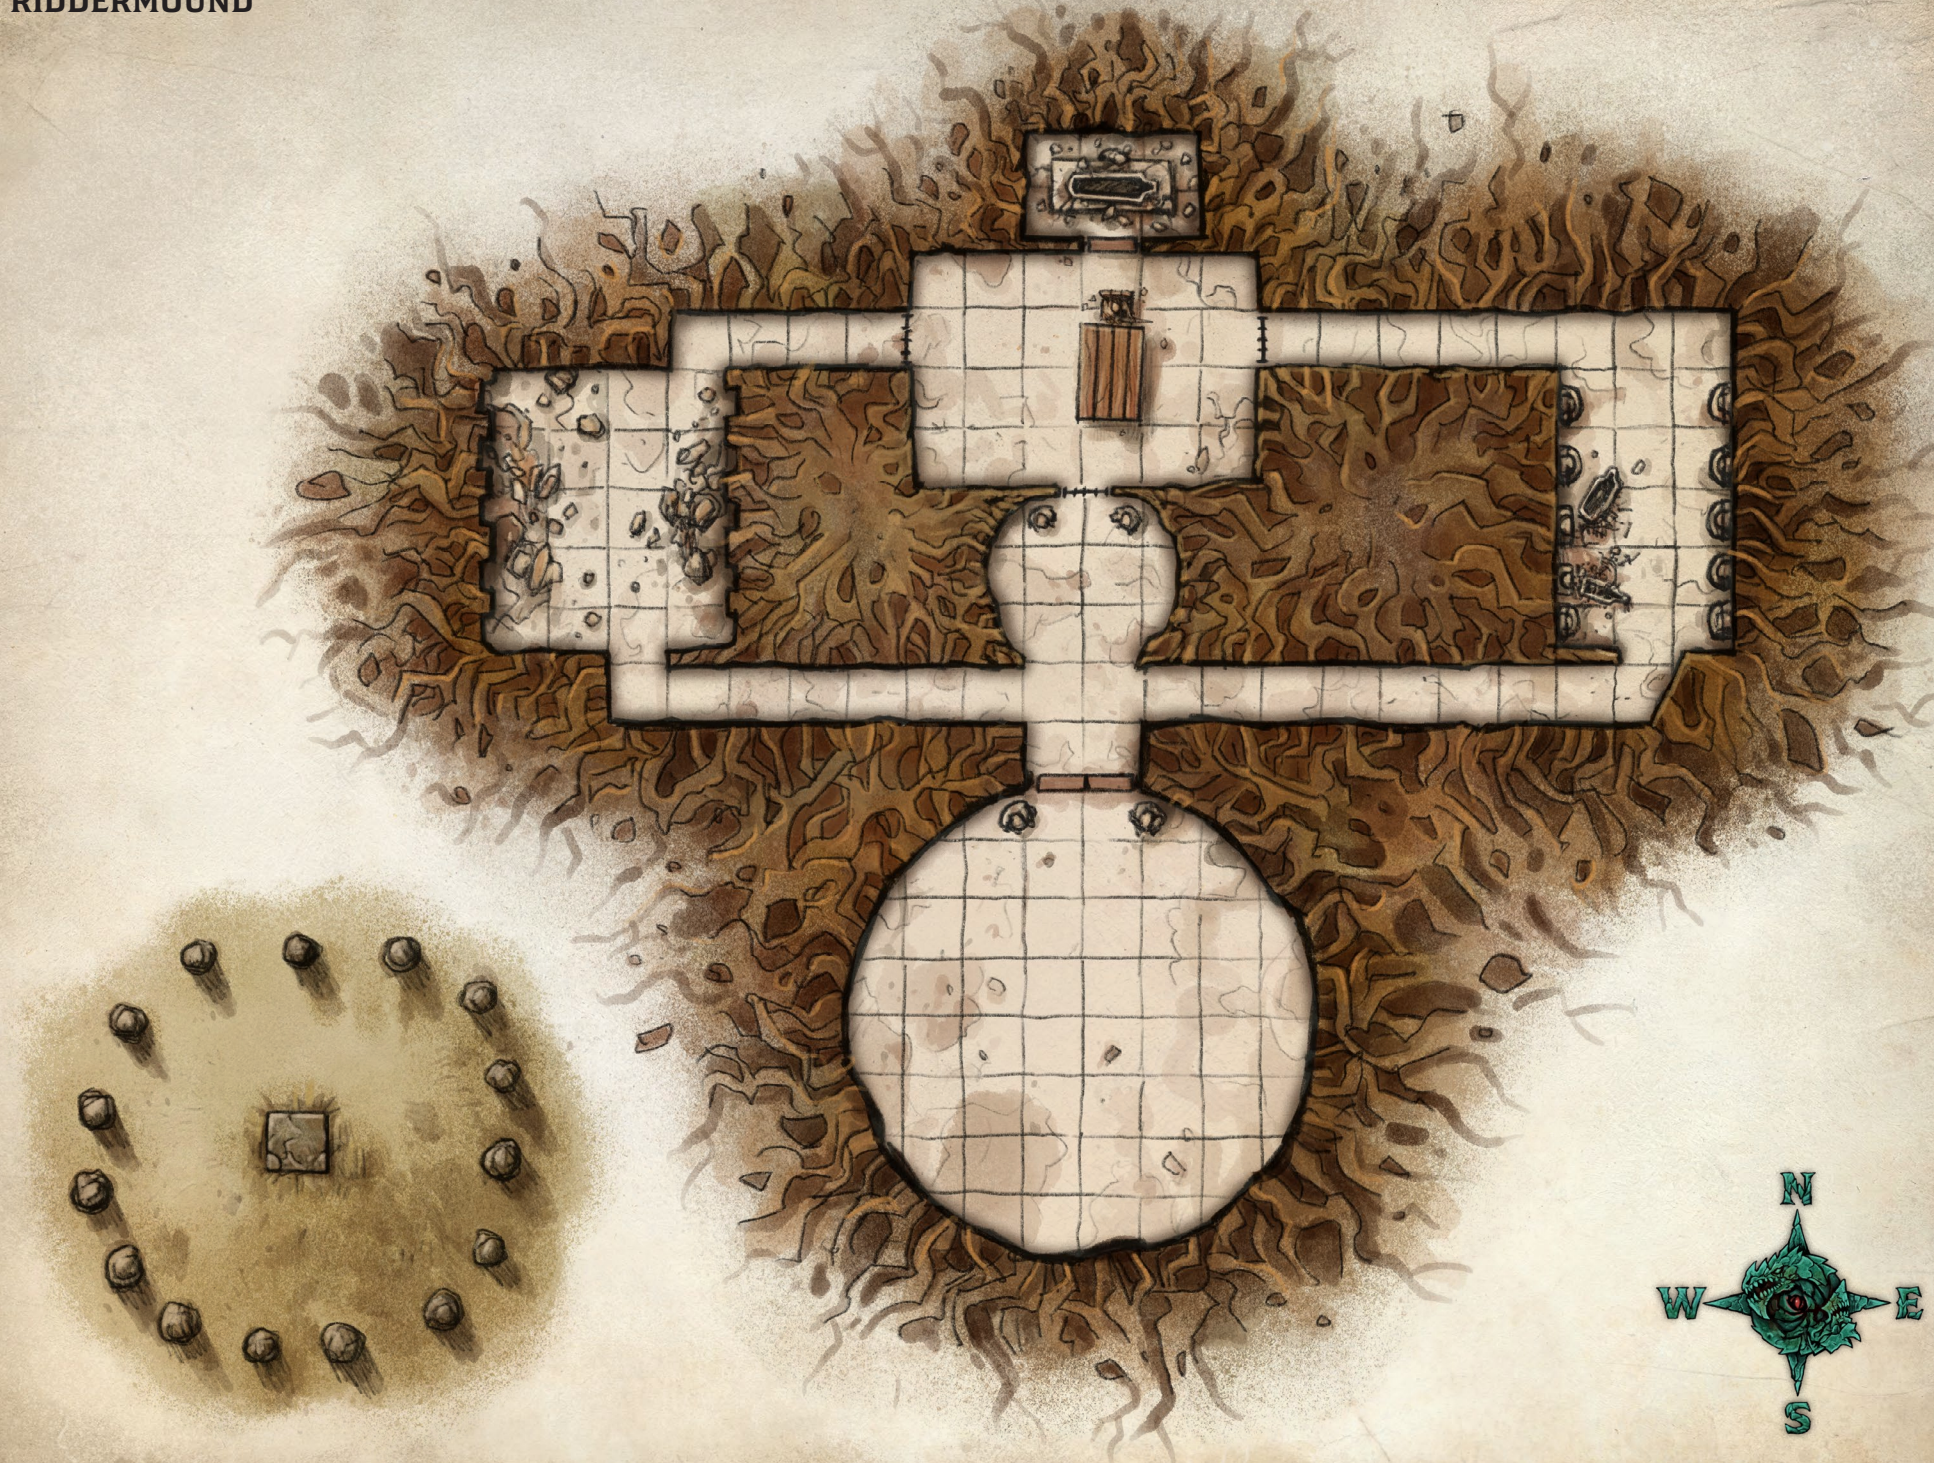

OPENING SCENE

OUTSKIRT

THE CRYPT OF UM-DURMAN

RIDDERMOUND

BOTHILD'S LODGE - THE GATE AREA

BOTHILD'S LODGE - THE MINE

TEMPLE OF THE PURPLE FLAME – THE TEMPLE

TEMPLE OF THE PURPLE FLAME – THE UNDERCROFT

TOWER OF SIGHS

ORACLE CAVE

TROLL'S SPIRE – THE TOWER

2.

4.

1.

3.

TROLL'S SPIRE – THE CRYPT

DEAD EYES CAVE

FORT MALUS

THE VILLAGE OF THE DAY BEFORE

ROAD'S END INN

THE ISLE OF MIST

THE ISLE OF MIST – THE CAVES

THE ISLE OF MIST – THE LABYRINTH