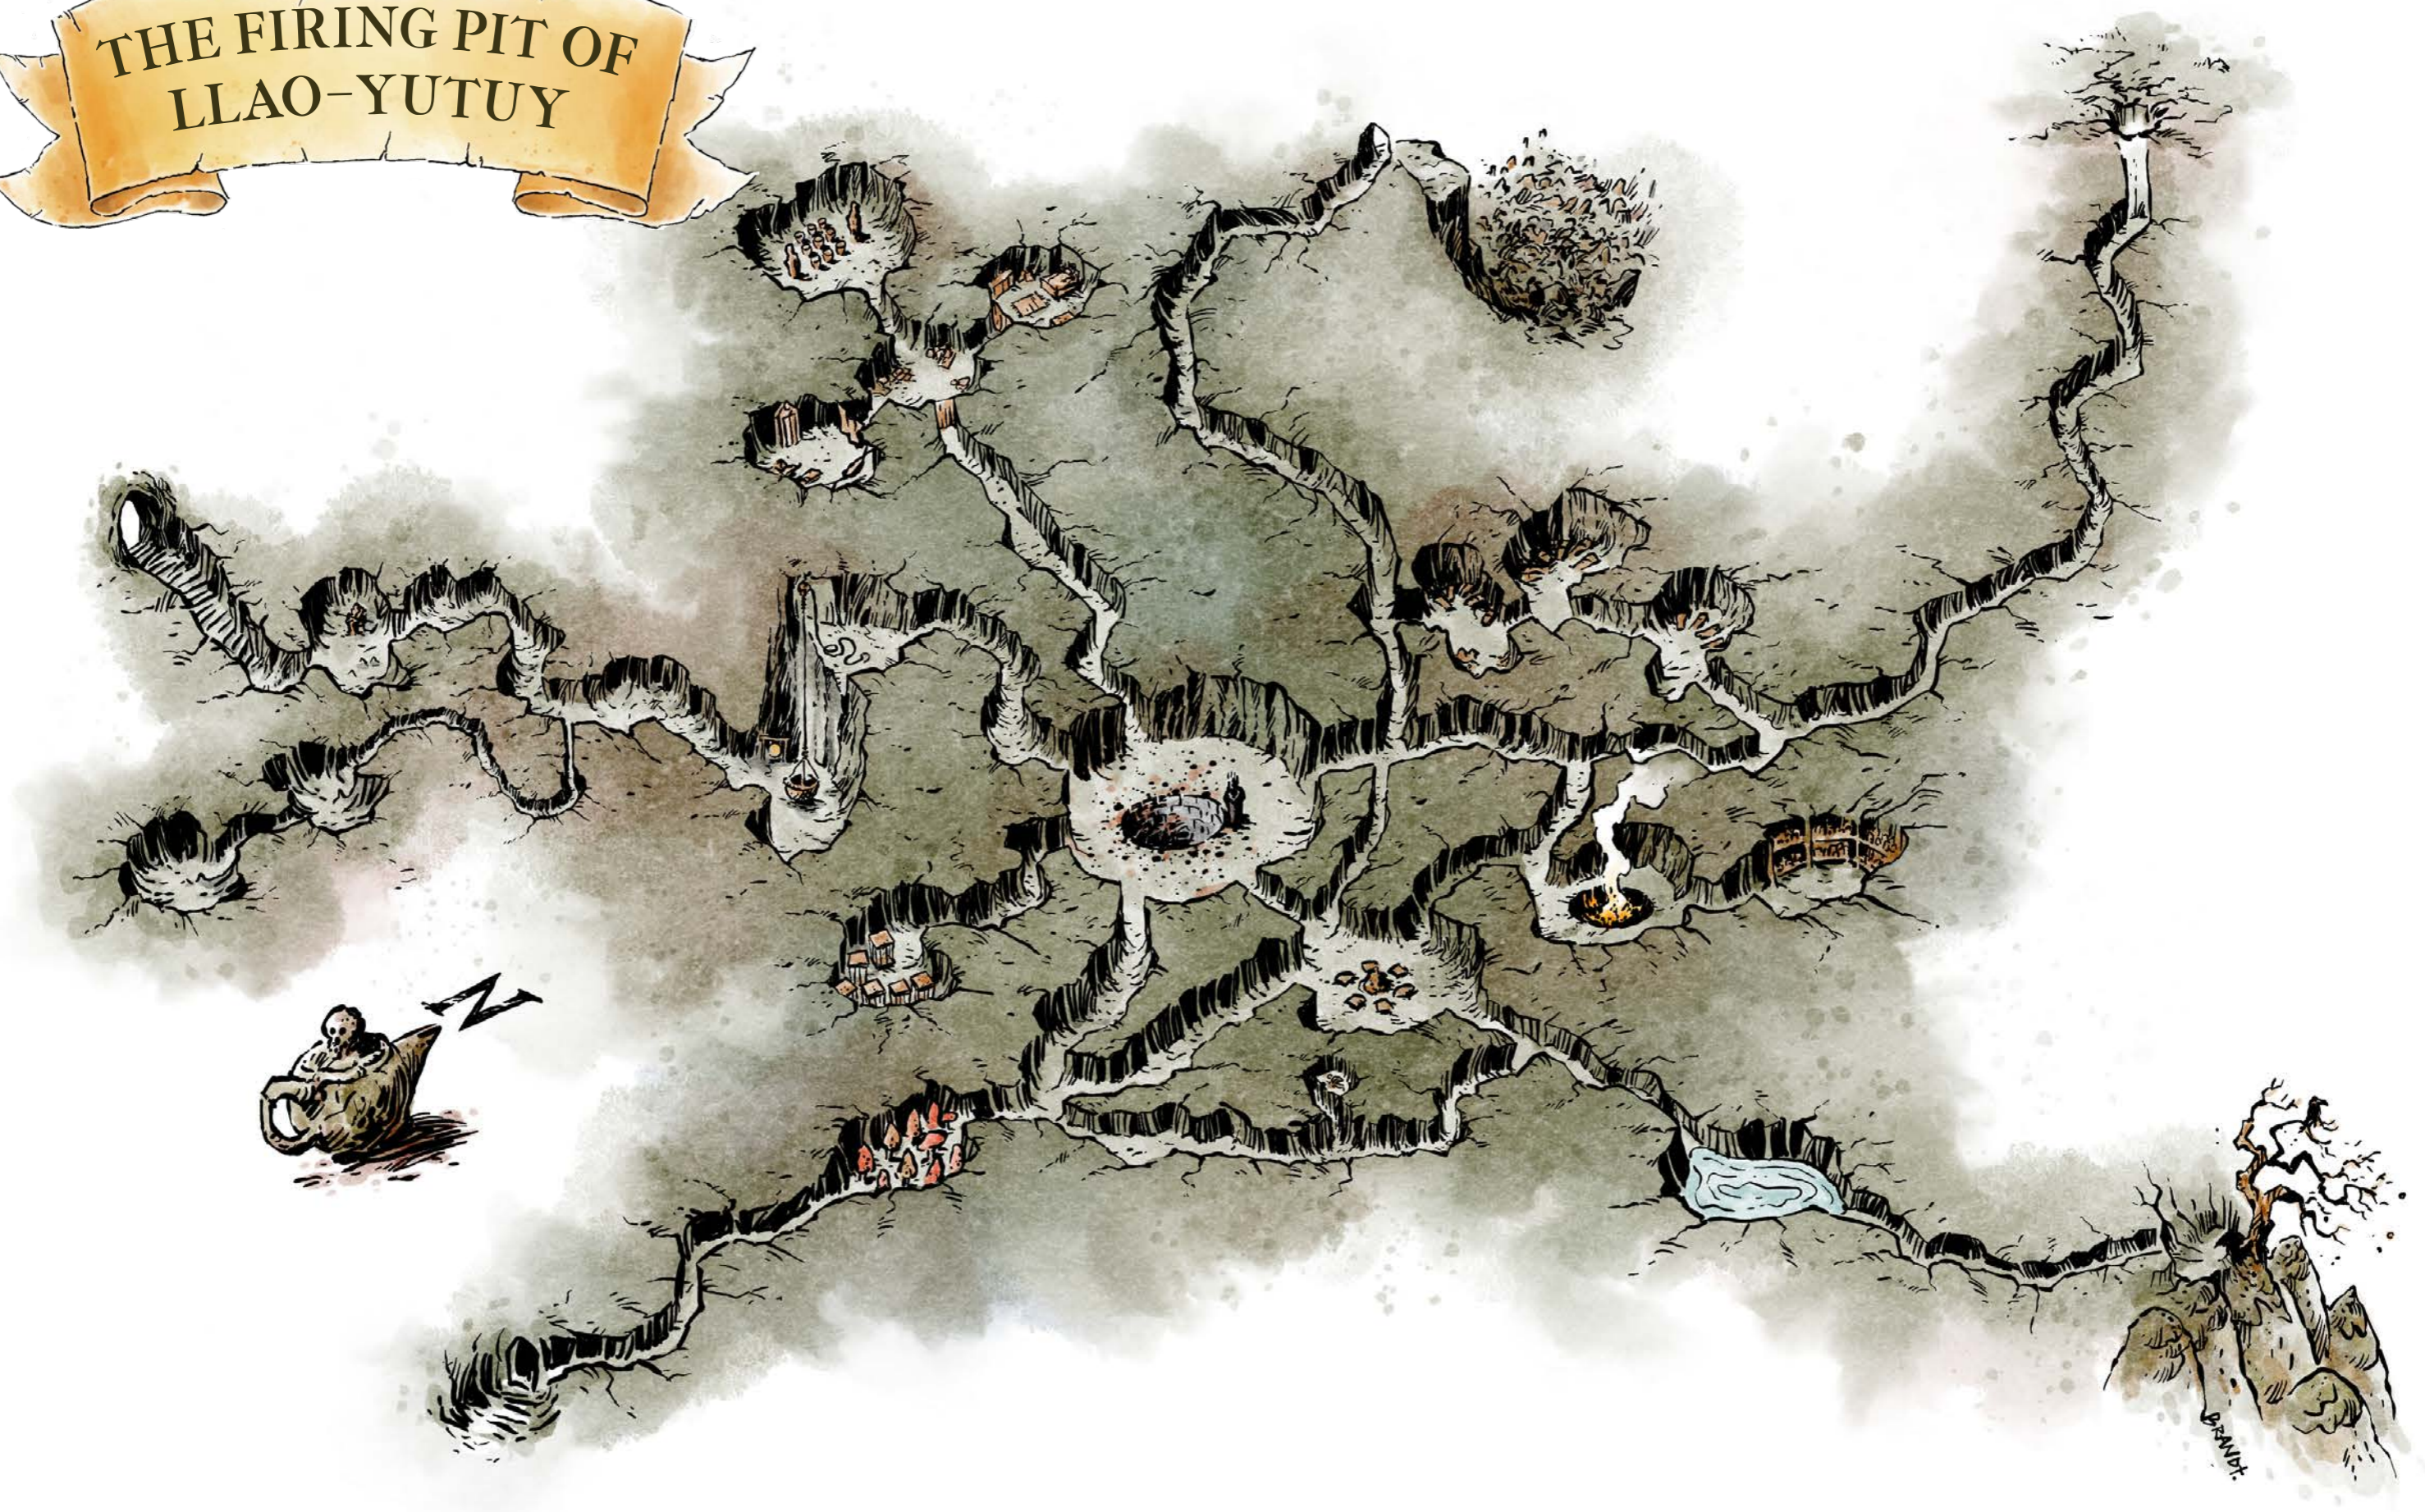

CRYPT OF THE
MELLIFIED MAGE

THE FIRING PIT OF
LLAO-YUTUY

TEMPLE OF THE
SIX-LIMBED LORD