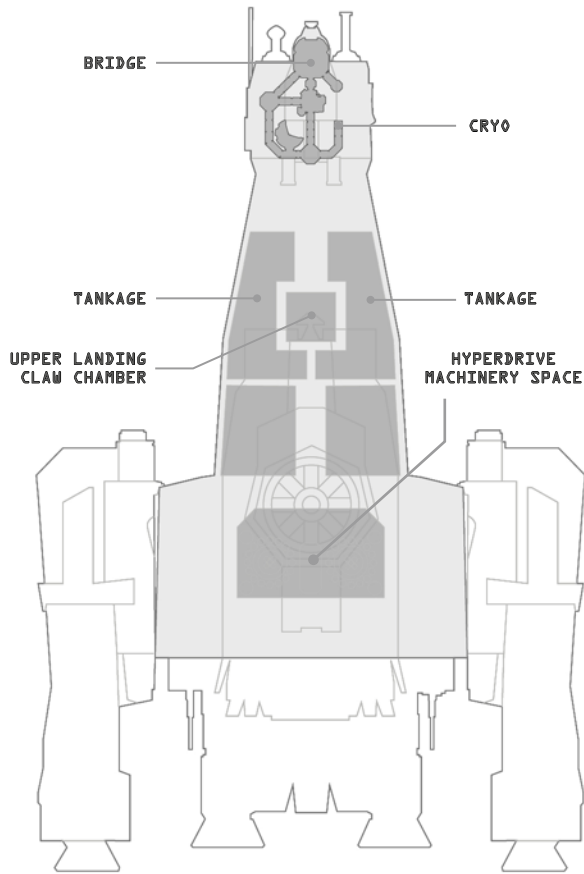

USCSS MONTERO

USCSS MONTERO
COMMERCIAL FREIGHTER

334m

MONTERO - DECK A

DECK