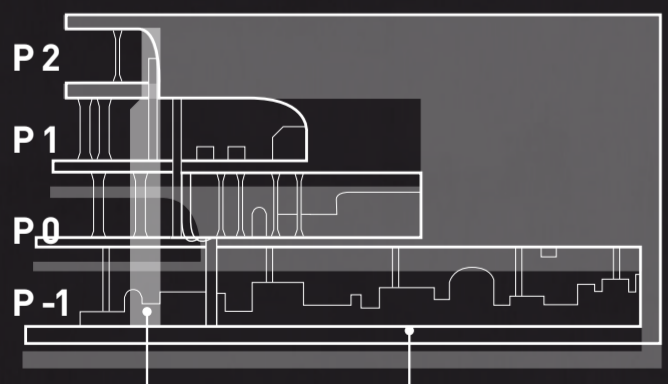

THE NEOPTRA SPACEPORT

□ 10x10 meters

- LEVEL 2 - DOCKS
- LEVEL 1 - DOCKS
- LEVEL 0 - WAITING HALL
- LEVEL 0 - DOCKS
- LEVEL -1 - LOADING DOCKS (STEVEDORE CENTRAL)
- LEVEL 0 - CORIOLIS GUARD STATION

Sidovy av rymdhamnen

THE MONOLITH AND SURROUNDINGS

□ 200x200 meters